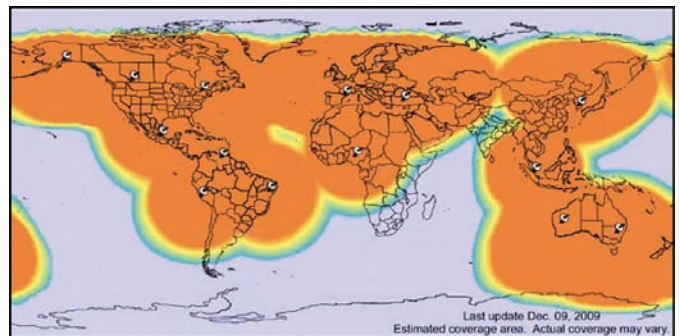

Satellite Trap Alert

The TT2 Globalstar Trap Transmitter offers you real-time remote control of your traps, so you can set up a trap in the field and leave it for months without the need to check daily for trapping success.

If the trap is triggered, a message is sent to you via Globalstar satellite link. Ideally suited for remote trapping sites!

SPECIFICATIONS

Dimensions	108 x 72 x 75 mm (without plunger)
Weight	app. 1 kg
Easy Set-up	can be used with any kind of trap
Long Lifetime	Needs little energy Can send up to 13,000 messages
Fee	Set up fee Ongoing charges apply
Option	VHF Beacon can be added for locating transmitter